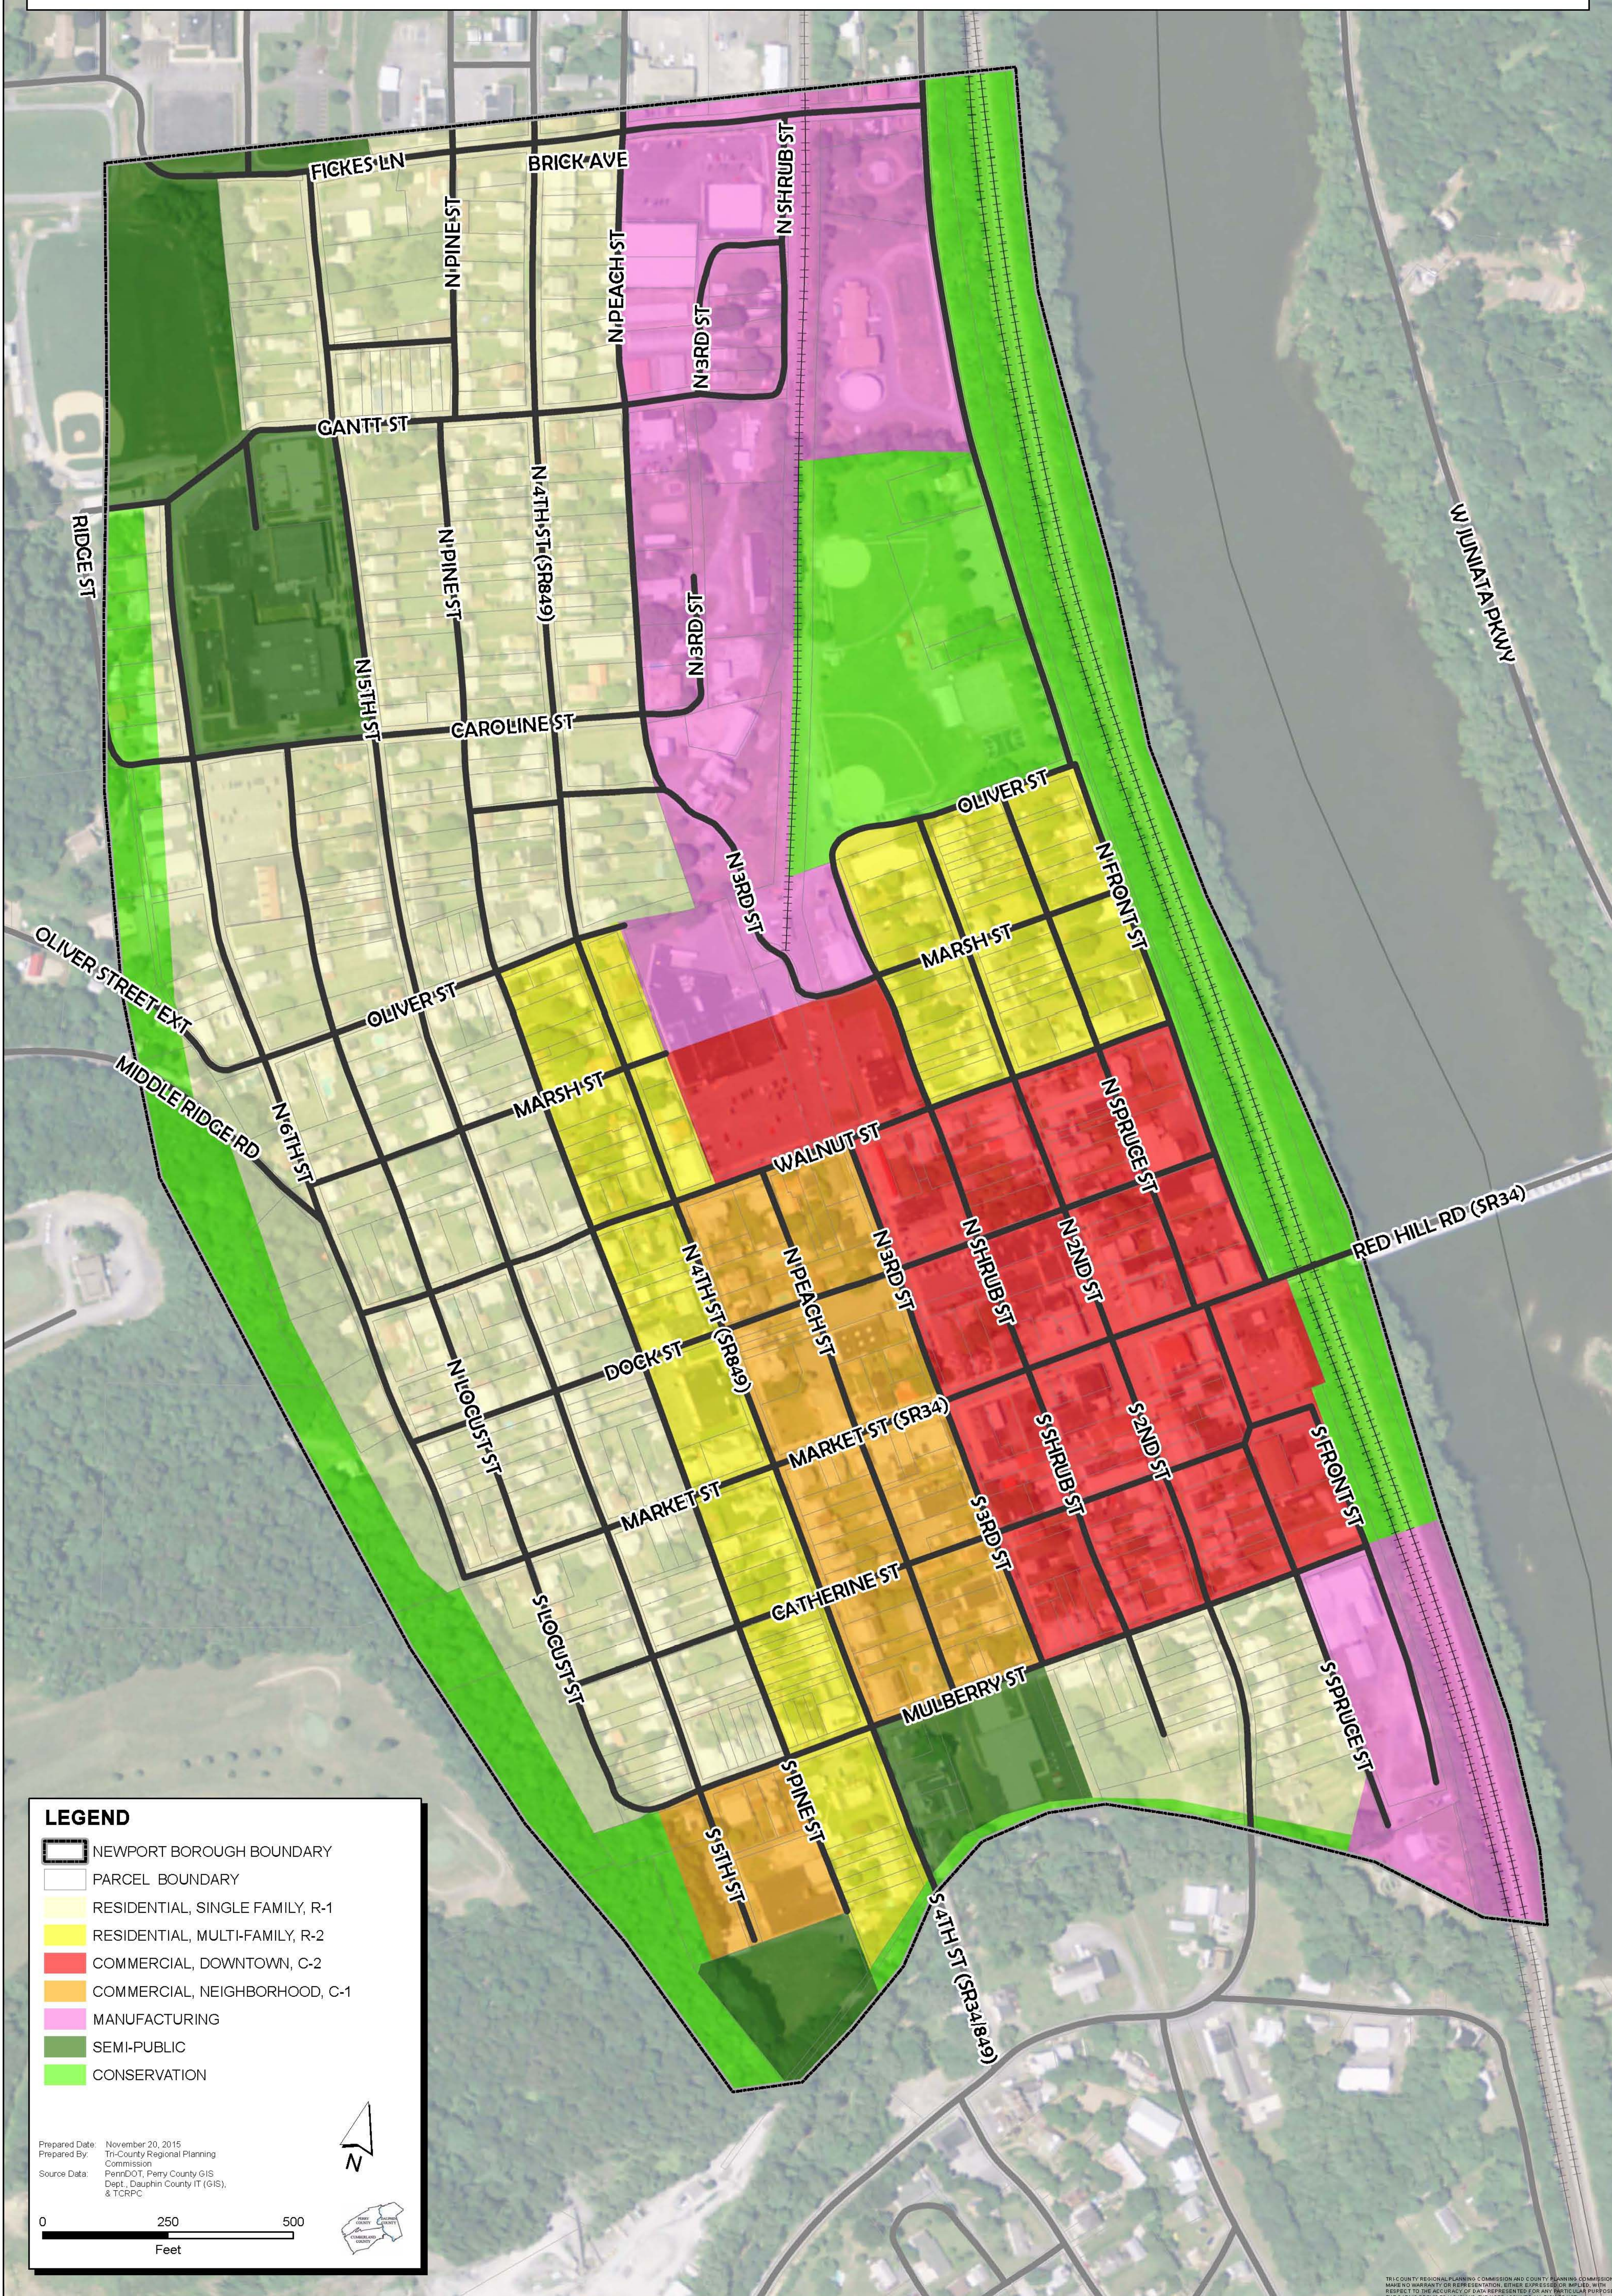

ZONING

Newport Borough, Perry County, Pennsylvania

LEGEND

- NEWPORT BOROUGH BOUNDARY
- PARCEL BOUNDARY
- RESIDENTIAL, SINGLE FAMILY, R-1
- RESIDENTIAL, MULTI-FAMILY, R-2
- COMMERCIAL, DOWNTOWN, C-2
- COMMERCIAL, NEIGHBORHOOD, C-1
- MANUFACTURING
- SEMI-PUBLIC
- CONSERVATION